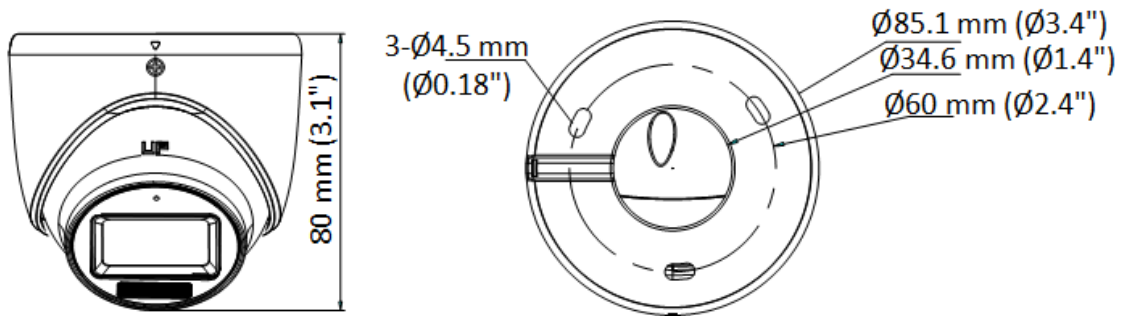

▪ **Available Model**

DS-2CE76D0T-LMFS

▪ **Dimension**

▪ **Accessory**

▪ **Optional**

DS-1272ZJ-110-TRS Wall mount	DS-1275ZJ-SUS Vertical pole mount	DS-1276ZJ-SUS Corner mount	DS-1280ZJ-XS Junction box